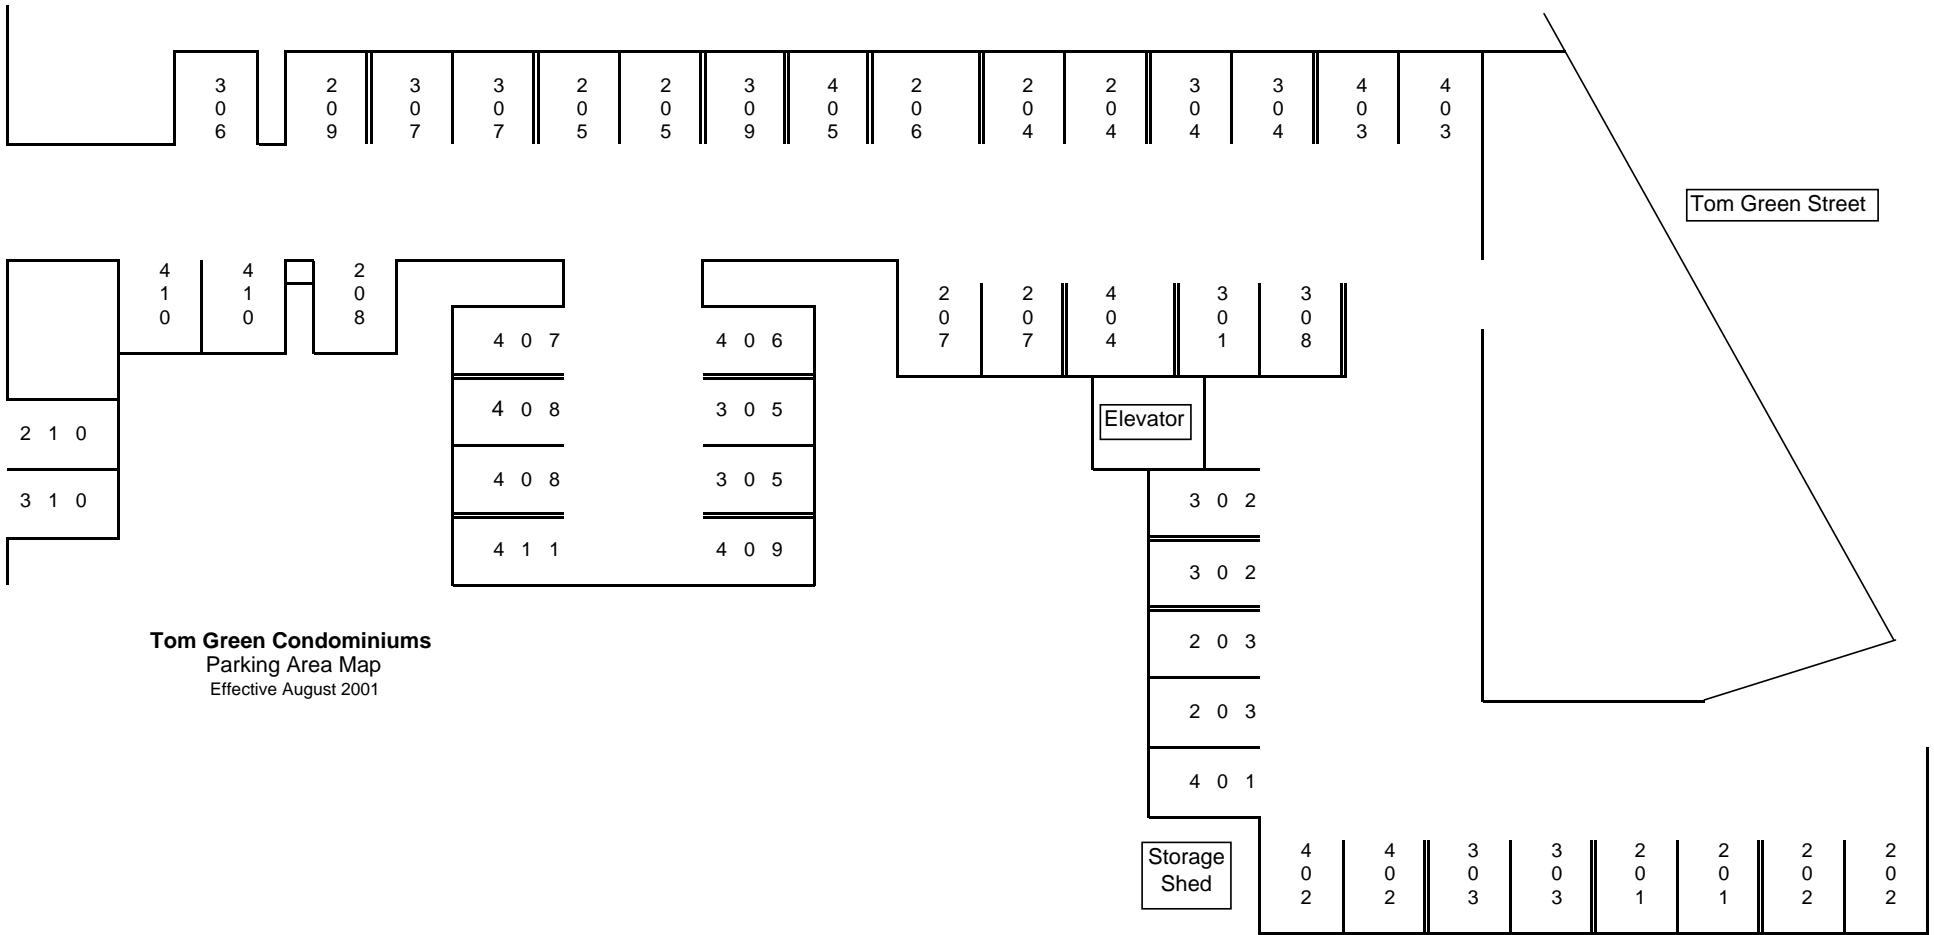

B
e
n
e
l
v
a

S
t
r
e
e
t

Tom Green Street

Tom Green Condominiums
Parking Area Map
Effective August 2001